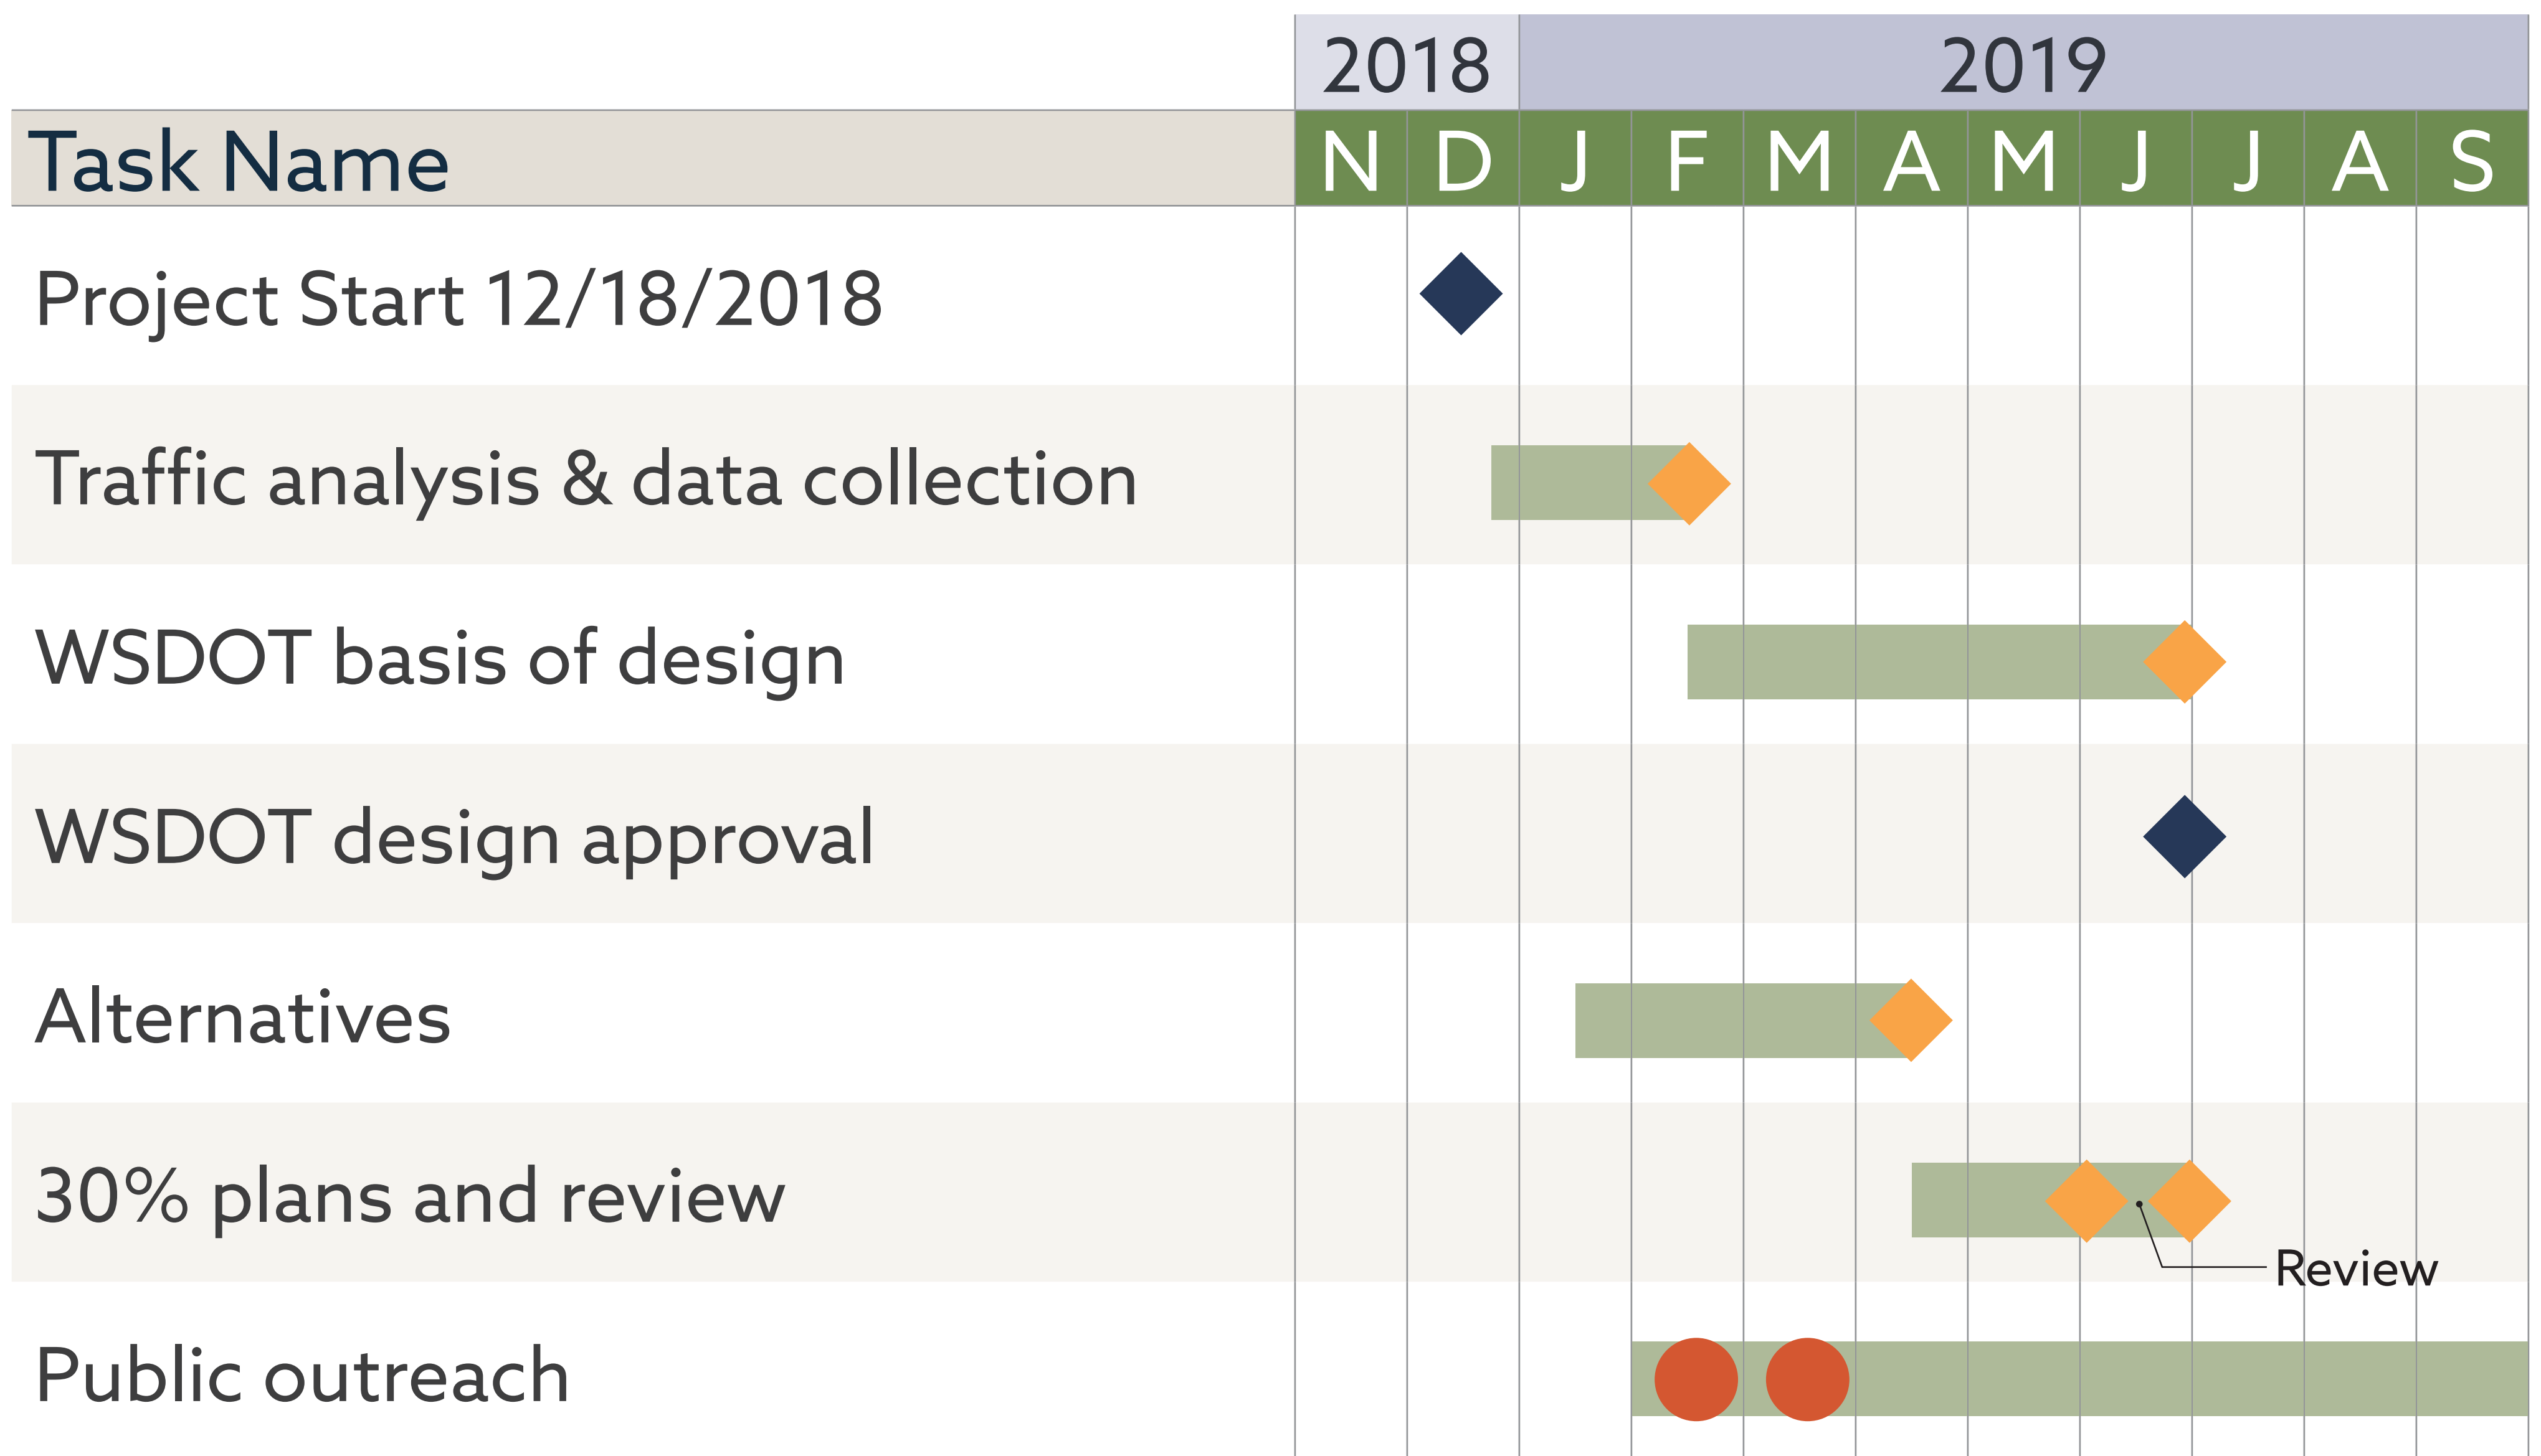

NE EVERETT STREET

NE LAKE ROAD

Project Schedule

◆ Milestones ● Open Houses

**Remainder of project schedule dependent on intersection option selected*